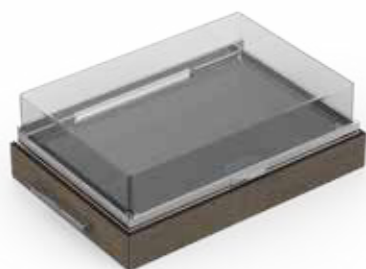

■ Cover Oven Dry Chafer

Ideal for finger food, bread, pizza & focaccia, croissants, warm desserts, plated dishes

- » **ELECTRIC**
- » Transparent PETG cover reinforced with st.st. frame
- » "Oven" effect
- » Uniform temperature distribution
- » Easy access to temperature regulators
- » Two mechanical hinges
- » Easily replaceable transparent cover

COVER OVEN DRY CHAFER

L 71 W 48,3 H 23 cm

1/1 GN

L 85 W 55,5 H 23 cm

1/1+1/3 GN

2x 700 W

COVER OVEN DRY CHAFER WITH FOOD PANS

L 71 W 48,3 H 23 cm

1/1 GN

L 85 W 55,5 H 23 cm

1/1+1/3 GN

2x 700 W

1/1 GN - Some example of food pans configurations

1/1+1/3 GN - Some example of food pans configurations

GLASSES

1/1 GN
1/1+1/3 GN

PORCELAIN FOOD PANS

1/1 GN
1/2 GN
1/3 GN
2/3 GN

ST.ST. FINISHES

- Mirror finish 18/10 st. st.
- Satin finish 18/10 st. st.

HPL FINISHES

- Arctic Wood
- Light Brown
- Walnut
- Colonial
- Brown Shell
- Calacatta
- Travertine
- Magma
- Lava Stone
- Noir Absolu