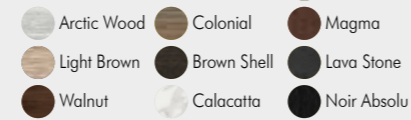

### TITANIUM FINISHES

- Black titanium
- Venetian gold titanium
- Gold titanium
- Platinum champagne titanium

#### TITANIUM FINISHES

● Black titanium

● Gold titanium

● Venetian gold titanium

● Platinum champagne titanium

MATERIALS & FINISHES

ORGANIC

MINERAL

HPL

Mirror finish 18/10 st. st.

Mirror finish 18/10 st. st.  
18/10 st. st. New Ice  
Black titanium  
Venetian gold titanium  
Gold titanium  
Platinum champagne titanium

Mirror finish 18/10 st. st.  
Black titanium  
Venetian gold titanium  
Gold titanium  
Platinum champagne titanium

Mirror finish 18/10 st. st.  
Black titanium  
Venetian gold titanium  
Gold titanium  
Platinum champagne titanium