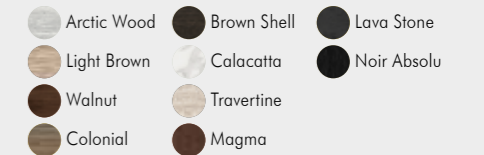

- Nest
- Grass
- Sprout
- Thatch

MINERAL FINISHES

- Gold
- Gold Flash
- Silver
- Silver Flash
- Copper
- Copper Flash

MINERAL FINISHES
 The Mineral Risers collection offers a variety of stylish and elegant finishes - discover the stunning combinations.
 A collection that is sure to make a statement.

ORGANIC

MINERAL

HPL

Mirror finish 18/10 st. st.

- Mirror finish 18/10 st. st.
- 18/10 st. st. New Ice
- Black titanium
- Venetian gold titanium
- Gold titanium
- Platinum champagne titanium

- Mirror finish 18/10 st. st.
- Black titanium
- Venetian gold titanium
- Gold titanium
- Platinum champagne titanium

50 x 50 cm Ø 50 cm 57 x 36,5 cm 80 x 30 cm

HPL tops

50 x 50 cm Ø 50 cm 57 x 36,5 cm 80 x 30 cm

Ceramic Tiles tops

50 x 50 cm Ø 50 cm 60 x 30 cm 60 x 45 cm

MATERIALS & FINISHES

Mirror finish 18/10 st. st.

Mirror finish 18/10 st. st.

MATERIALS & FINISHES

- Transparent hardened glass
- Smoked hardened glass

- Black Steel
- Rust
- Black Lava
- Marquina Black
- Calacatta Pure White
- Sand