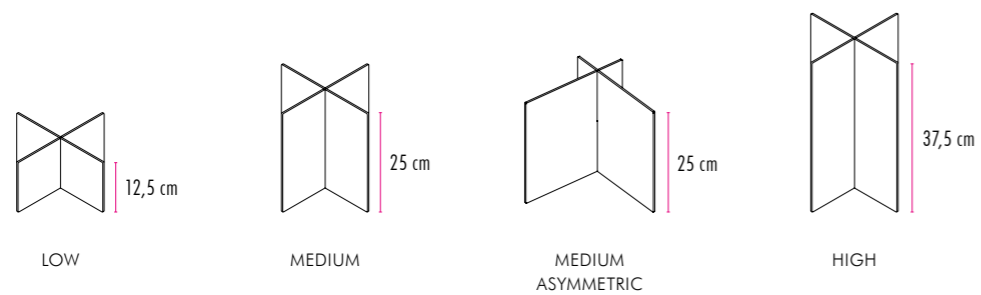

Organic & Mineral Risers

ORGANIC FINISHES

- Nest
- Grass
- Sprout
- Thatch

MINERAL FINISHES

- Gold
- Gold Flash
- Silver
- Silver Flash
- Copper
- Copper Flash