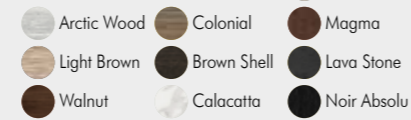

ORGANIC FINISHES
 Made from specially-formulated co-polyester resin housing interlayers of natural and metallic materials.
 Extremely resistant to breakage. Scratch resistant.

Organic & Mineral Risers

ORGANIC FINISHES

- Nest
- Grass
- Sprout
- Thatch

MINERAL FINISHES

- Gold
- Gold Flash
- Silver
- Silver Flash
- Copper
- Copper Flash

MINERAL FINISHES
 The Mineral Risers collection offers a variety of stylish and elegant finishes - discover the stunning combinations.
 A collection that is sure to make a statement.

L 20 W 20 H 11 cm L 20 W 20 H 22 cm L 20 W 20 H 33 cm

Cut Risers "Lace"

L 20 W 20 H 11 cm L 20 W 20 H 22 cm L 20 W 20 H 33 cm

Cut Risers "Checkers"

L 20 W 20 H 11 cm L 20 W 20 H 22 cm L 20 W 20 H 33 cm

MATERIALS & FINISHES

ORGANIC

MINERAL

HPL

Mirror finish 18/10 st. st.

- Mirror finish 18/10 st. st.
- 18/10 st. st. New Ice
- Black titanium
- Venetian gold titanium
- Gold titanium
- Platinum champagne titanium

- Mirror finish 18/10 st. st.
- Black titanium
- Venetian gold titanium
- Gold titanium
- Platinum champagne titanium