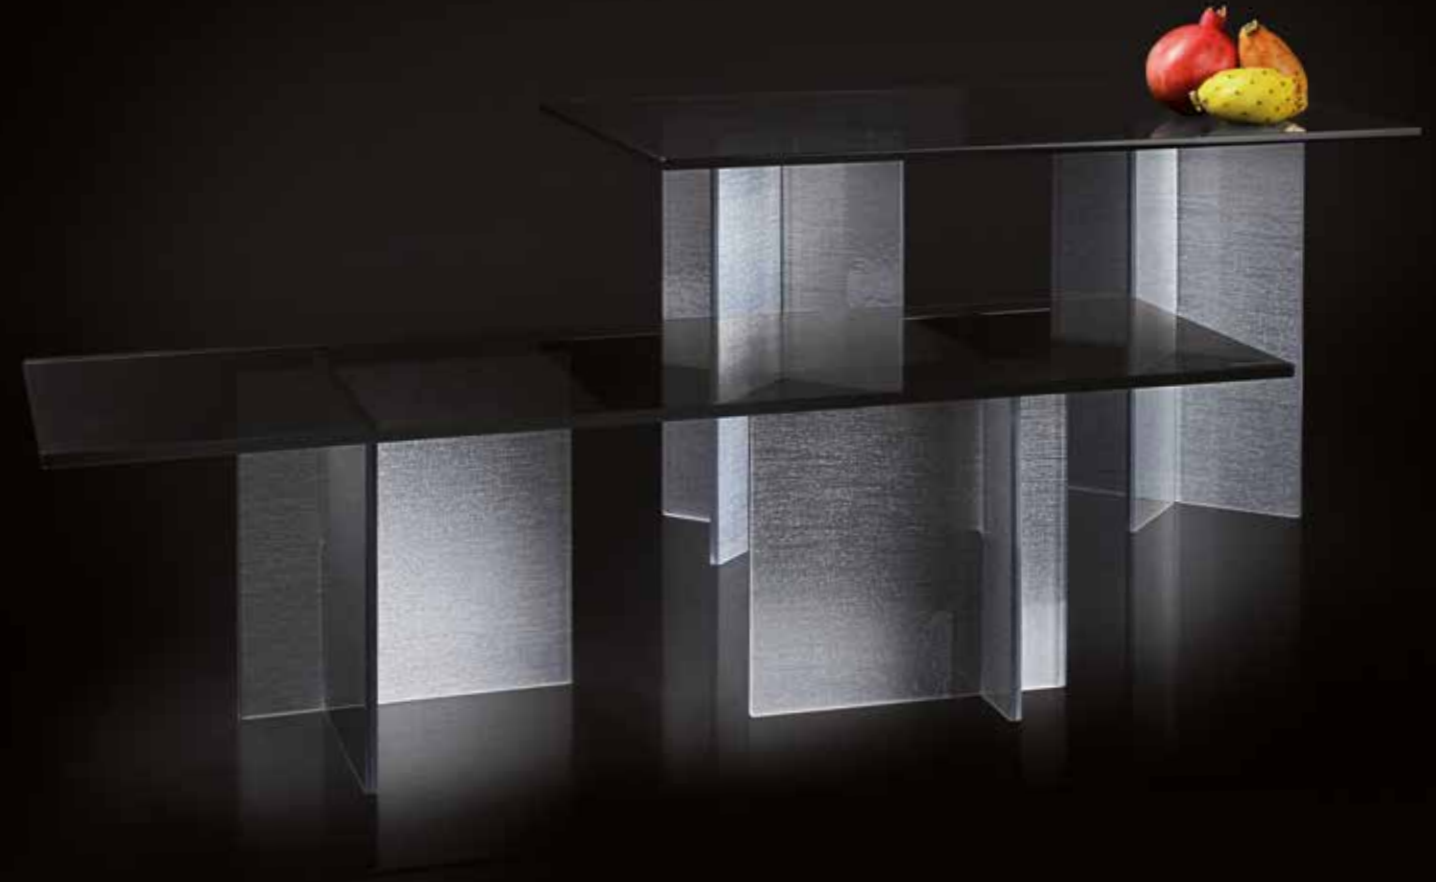

ORGANIC FINISHES
 Made from specially-formulated co-polyester resin housing interlayers of natural and metallic materials.
 Extremely resistant to breakage. Scratch resistant.

Organic & Mineral Risers

ORGANIC FINISHES

- Nest
- Grass
- Sprout
- Thatch

MINERAL FINISHES

- Gold
- Gold Flash
- Silver
- Silver Flash
- Copper
- Copper Flash

MINERAL FINISHES
 The Mineral Risers collection offers a variety of stylish and elegant finishes - discover the stunning combinations.
 A collection that is sure to make a statement.

- Mirror finish 18/10 st. st.
- Black titanium
- Venetian gold titanium
- Gold titanium
- Platinum champagne titanium

RISERS

High & Low Risers "Round"

Ø 17 H 13 cm Ø 17 H 17 cm Ø 17 H 21 cm

High & Low Risers "Square"